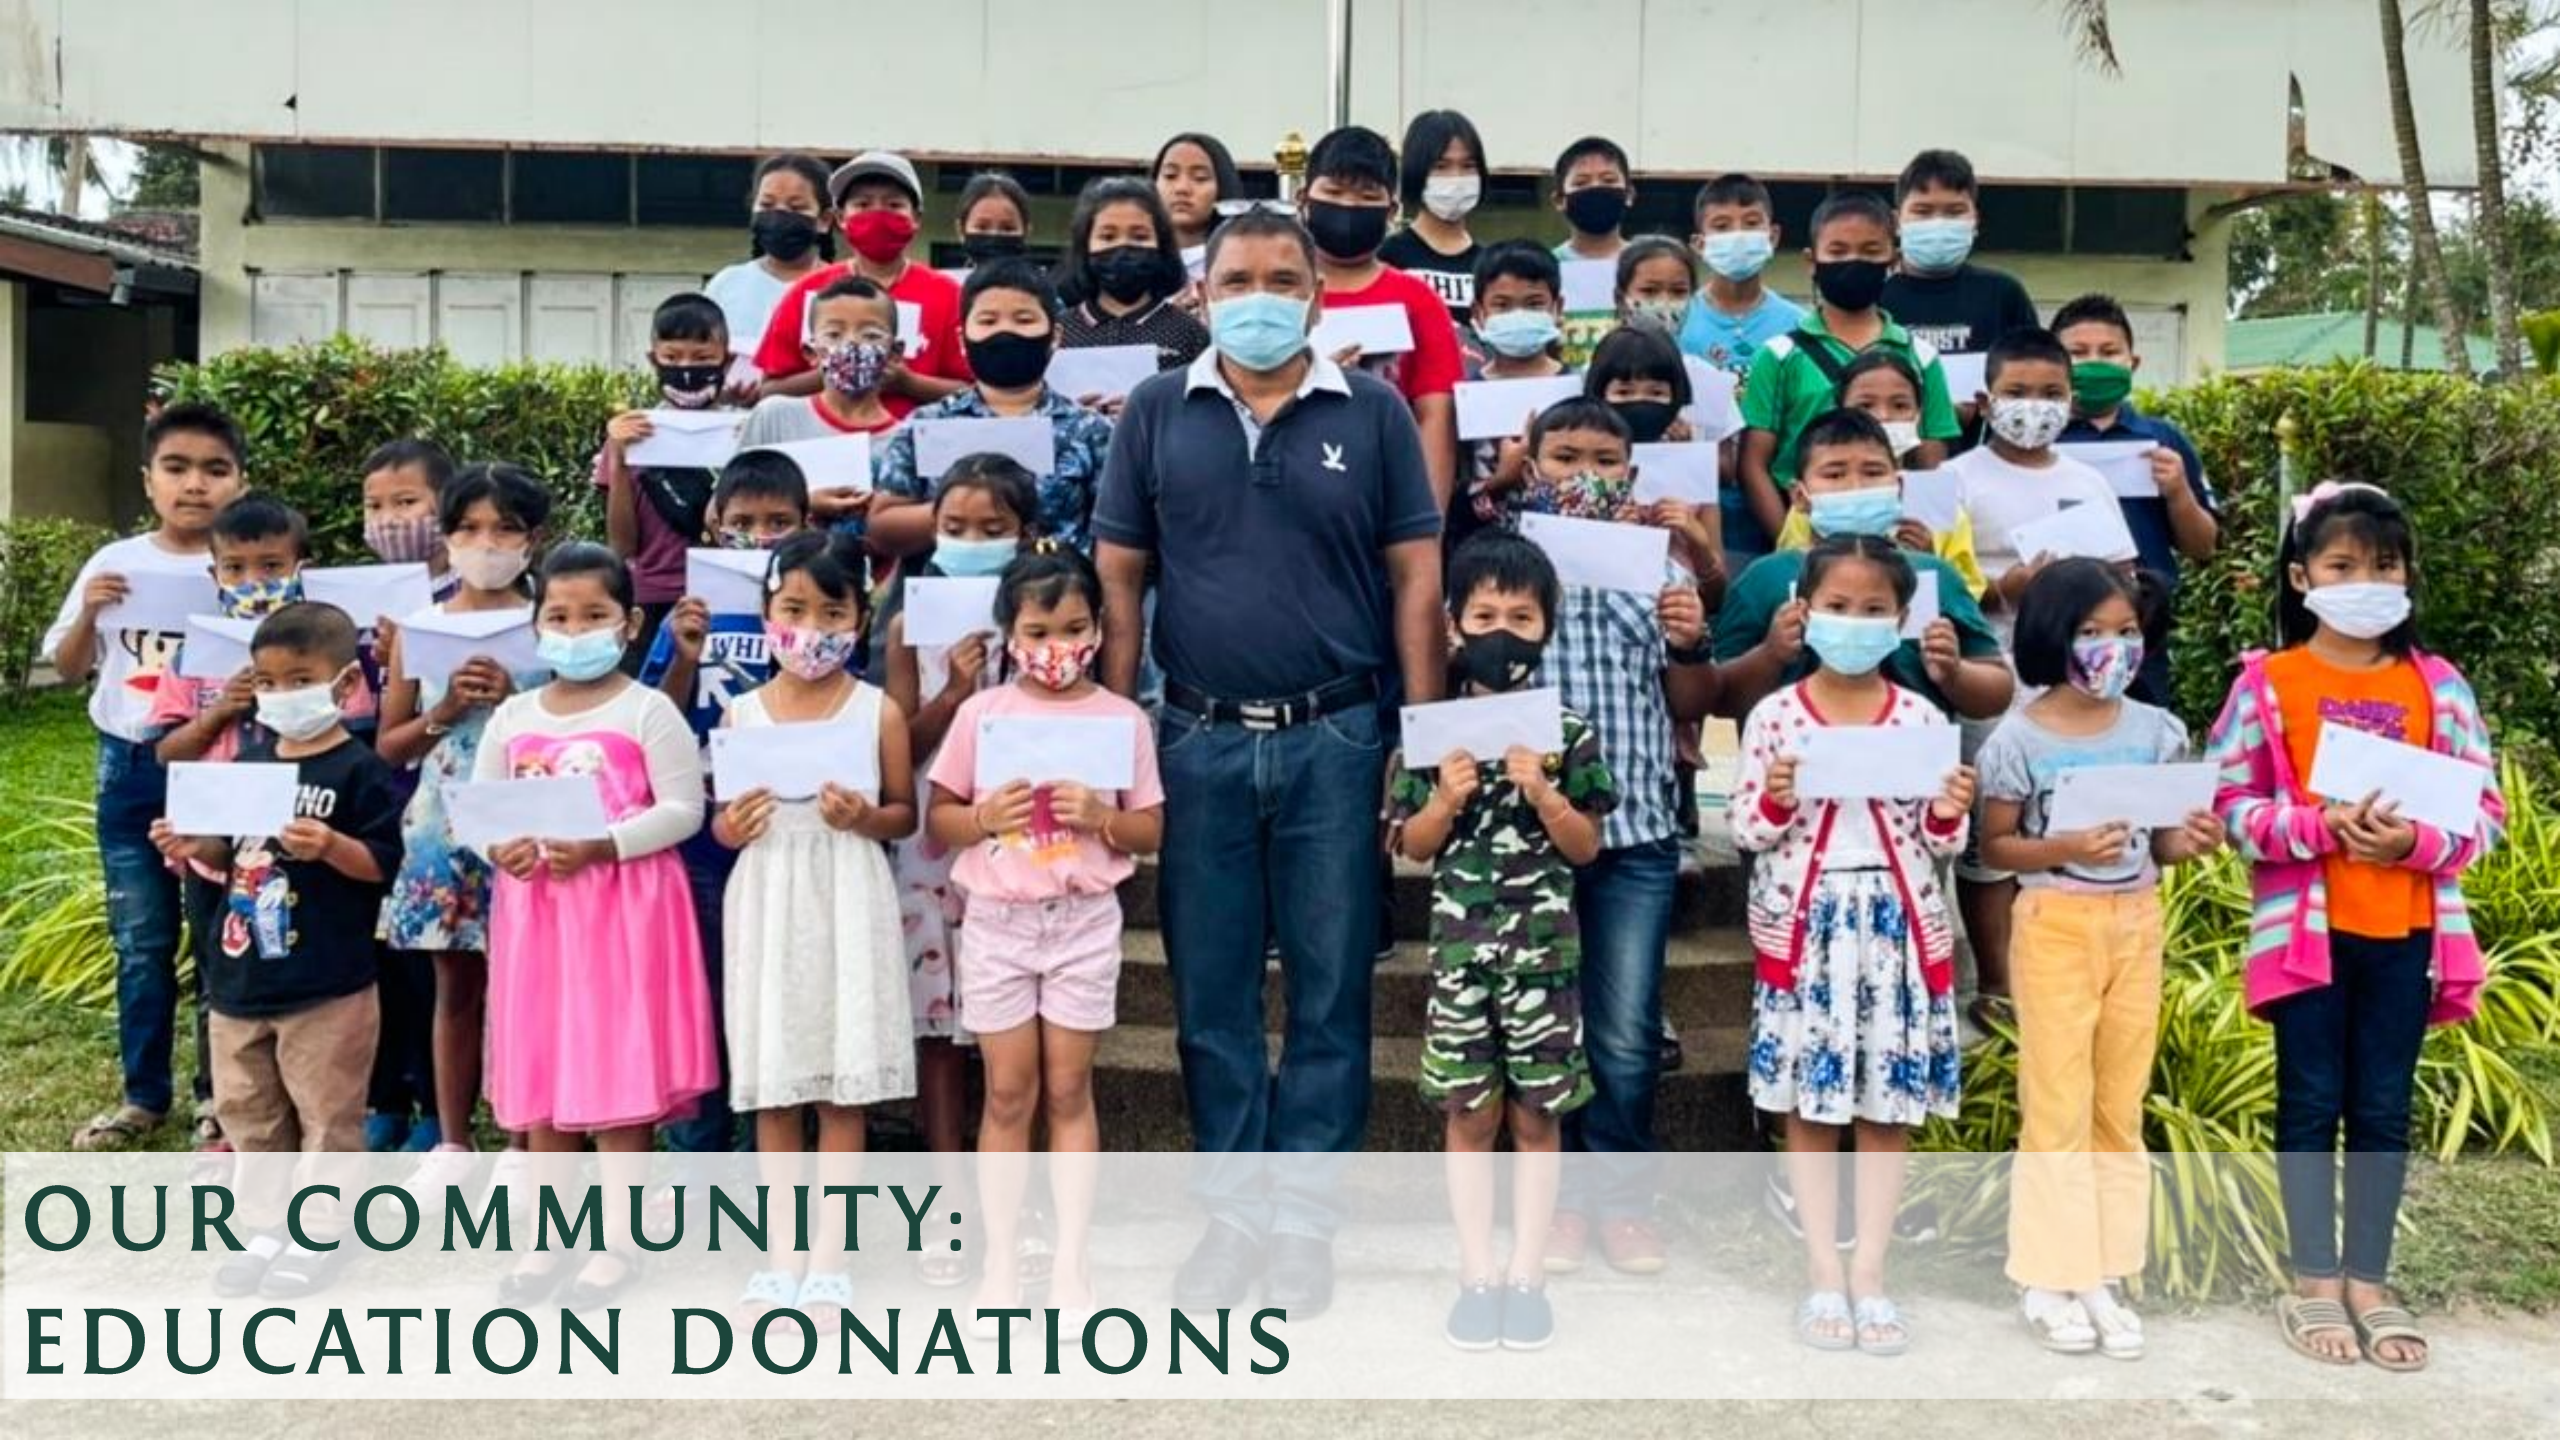

**OUR COMMUNITY:
EDUCATION DONATIONS**