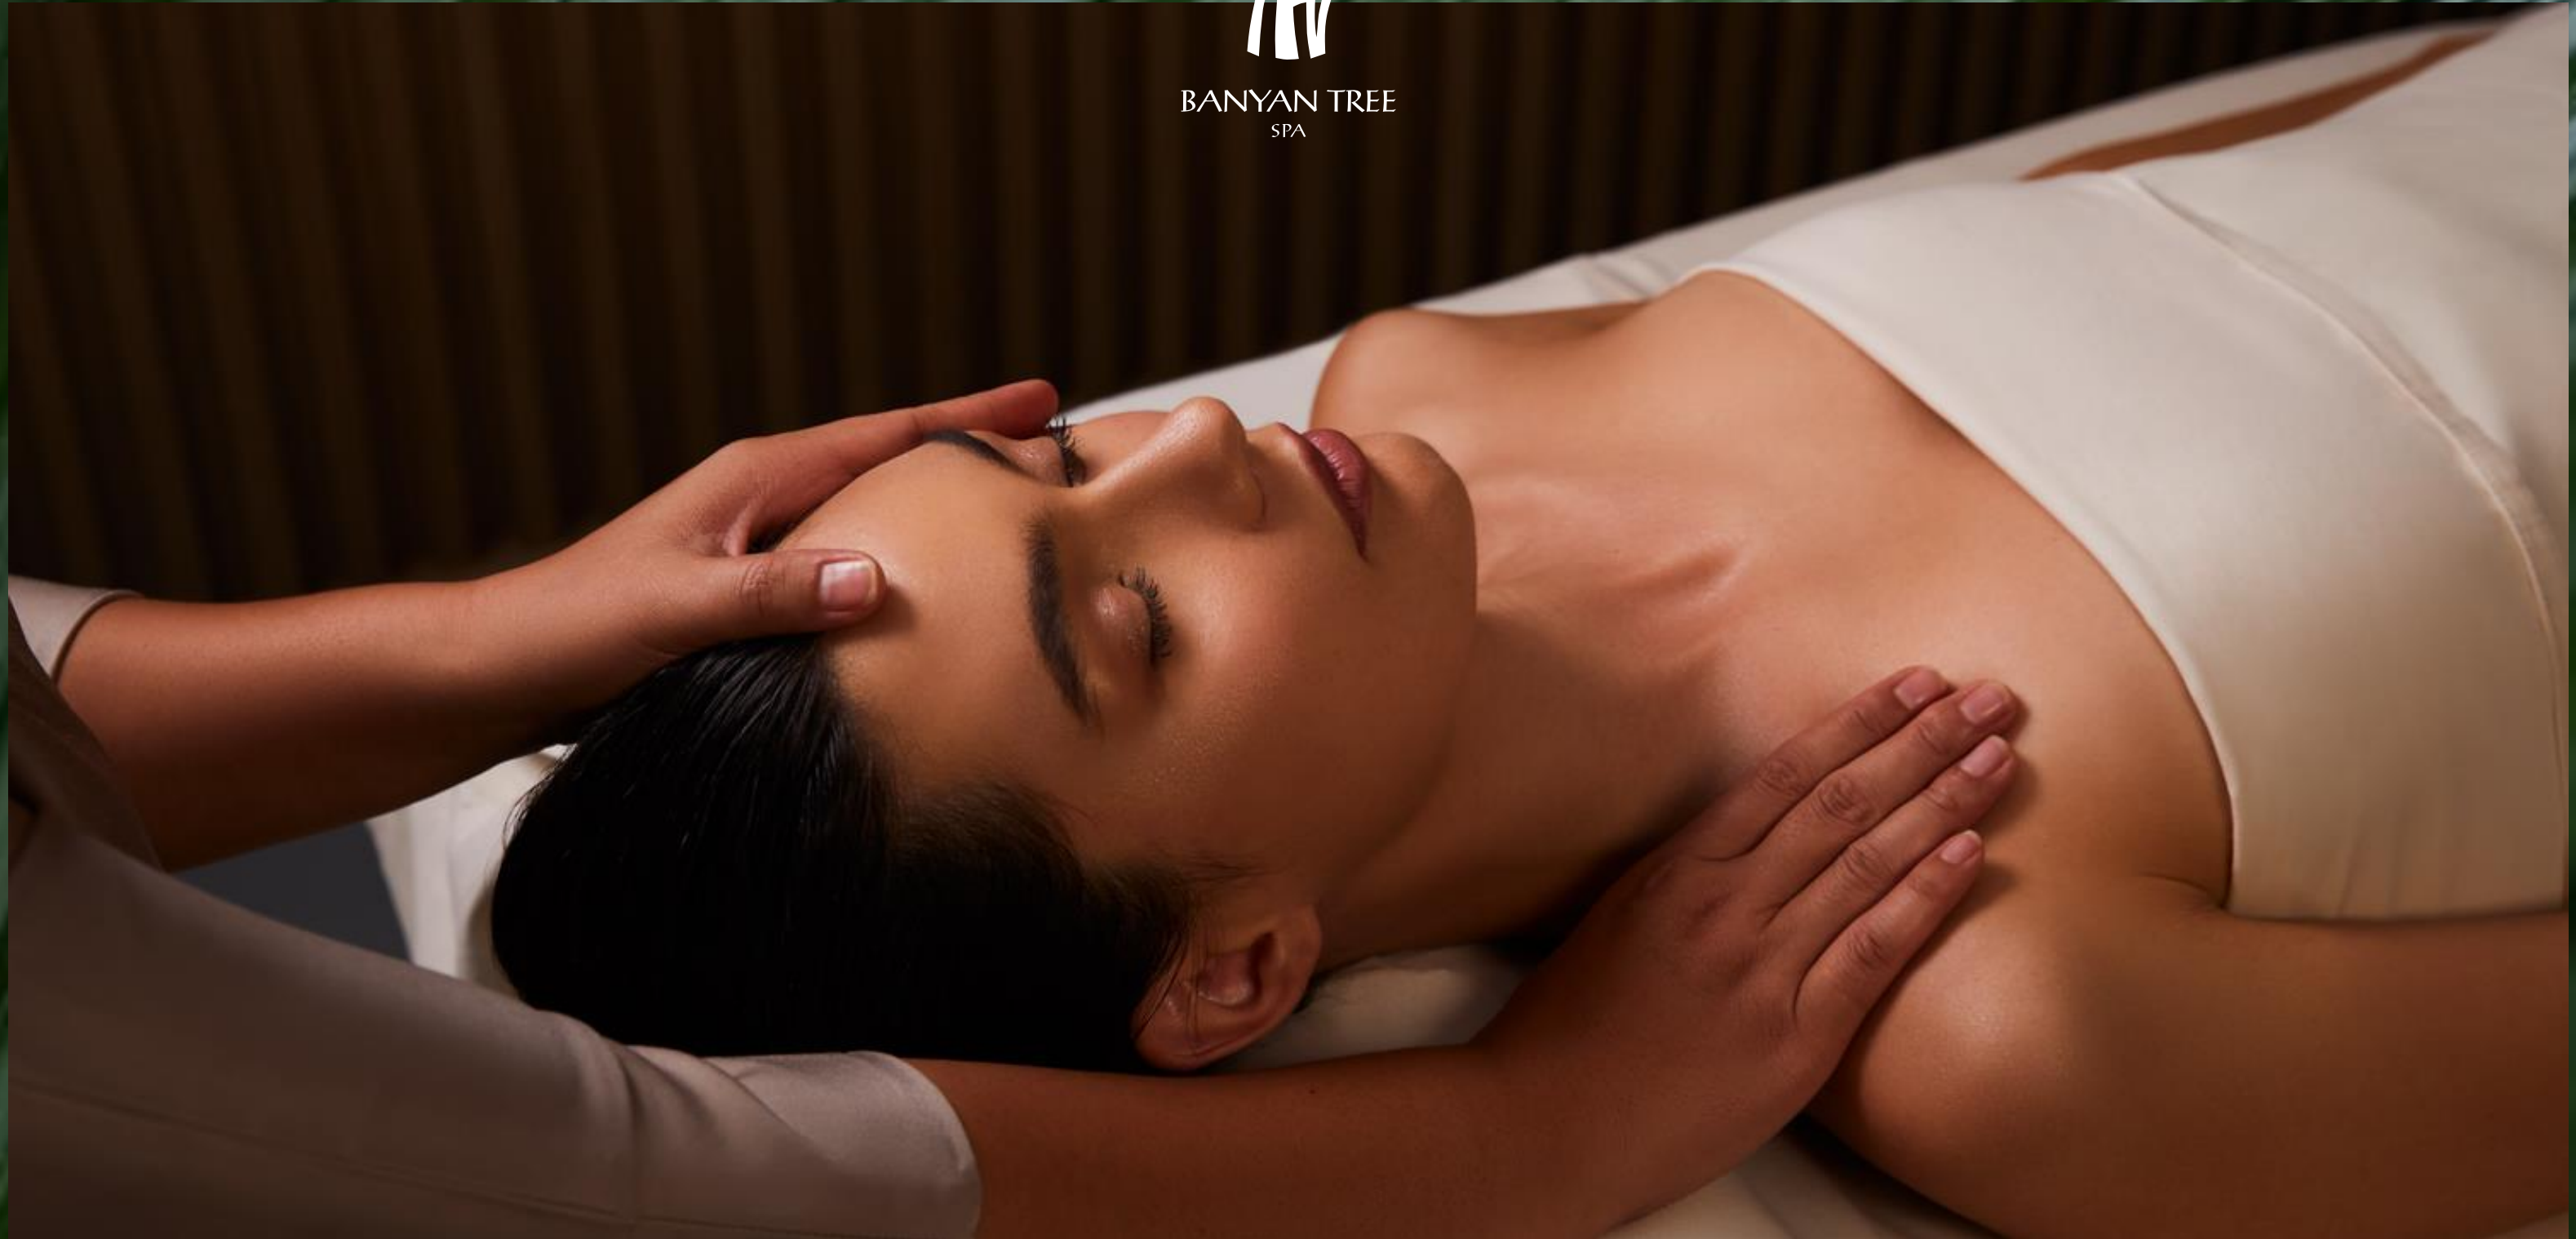

BANYAN TREE
SPA

STEP INTO A SANCTUARY FOR THE SENSES

Going back to basics, where wellness is simply about embracing the nature and surrendering to the art of human touch are what our Founder and Executive Chairman, Mr. Ho Kwon Ping had in mind when he first started the spa.

These ideals became the cornerstones of Banyan Tree Spa, pioneer of the tropical garden spa concept. Over the years, the intuitive touch of our spa therapists, the seamless blend of serenity with exotic sensuality and the beauty of the natural environment have come to define the award-winning Banyan Tree Spa experience.

Royal Banyan

150-minute treatment

THB 10,500

A well-loved treatment, Royal Banyan delivers the best of Eastern and Western massage techniques to improve blood circulation and ease muscle aches. Featuring a warm herbal pouch dipped in Sesame Oil, this signature treatment presents the quintessential Banyan Tree Spa experience like no other.

120-minute treatment

THB 9,000

Widely known as Banyan Tree Spa's innovation, unwind in the sensory pleasures of the trickling Rain Shower. An invigorating body scrub purifies before the skin is boosted with extra moisture. This experience brings you perfect tranquility as tension is kneaded away by the therapeutic touch of the therapist.