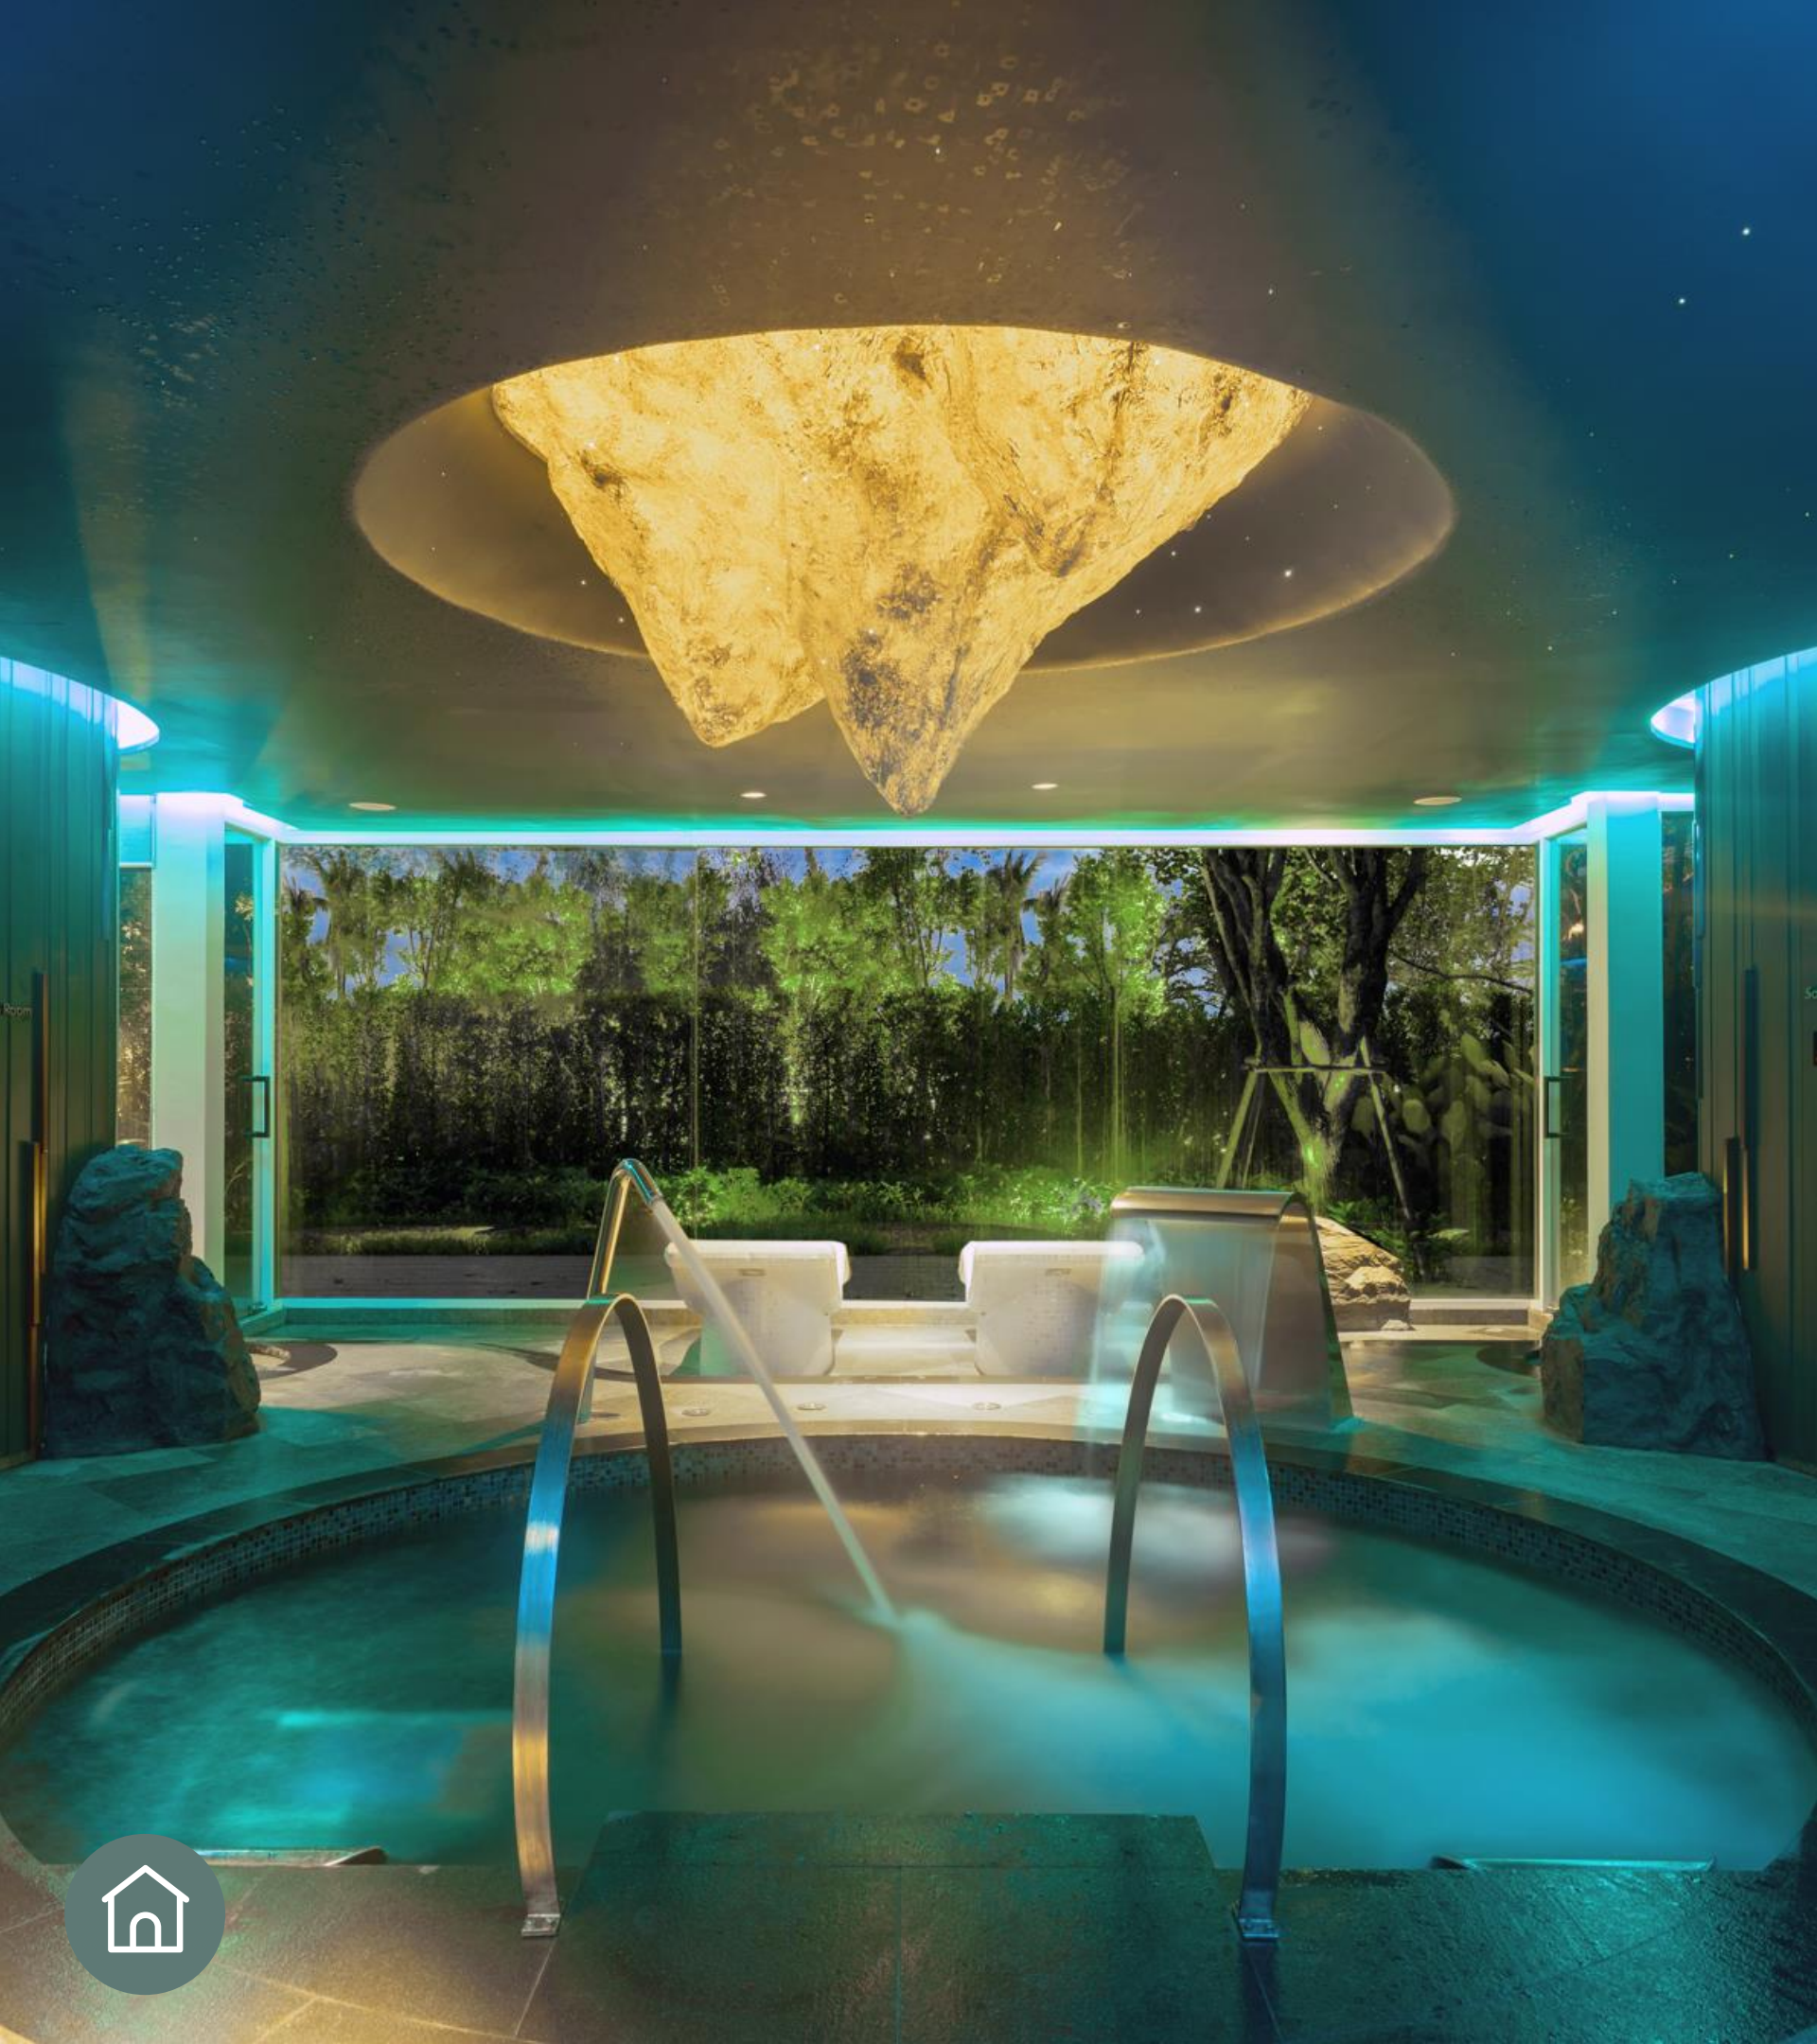

Gel Nail Polish Removal

30-minute treatment

THB 500

Prep your nails for a fresh coat of vibrant colours.

Prices are inclusive of 10% service charge and 7% government tax

THE RAINFOREST

Banyan Tree Spa presents a fusion spa experience, combining the best of its signature spa treatments with its state-of-the-art hydrothermal facilities within The Rainforest to maximise your wellness experience.